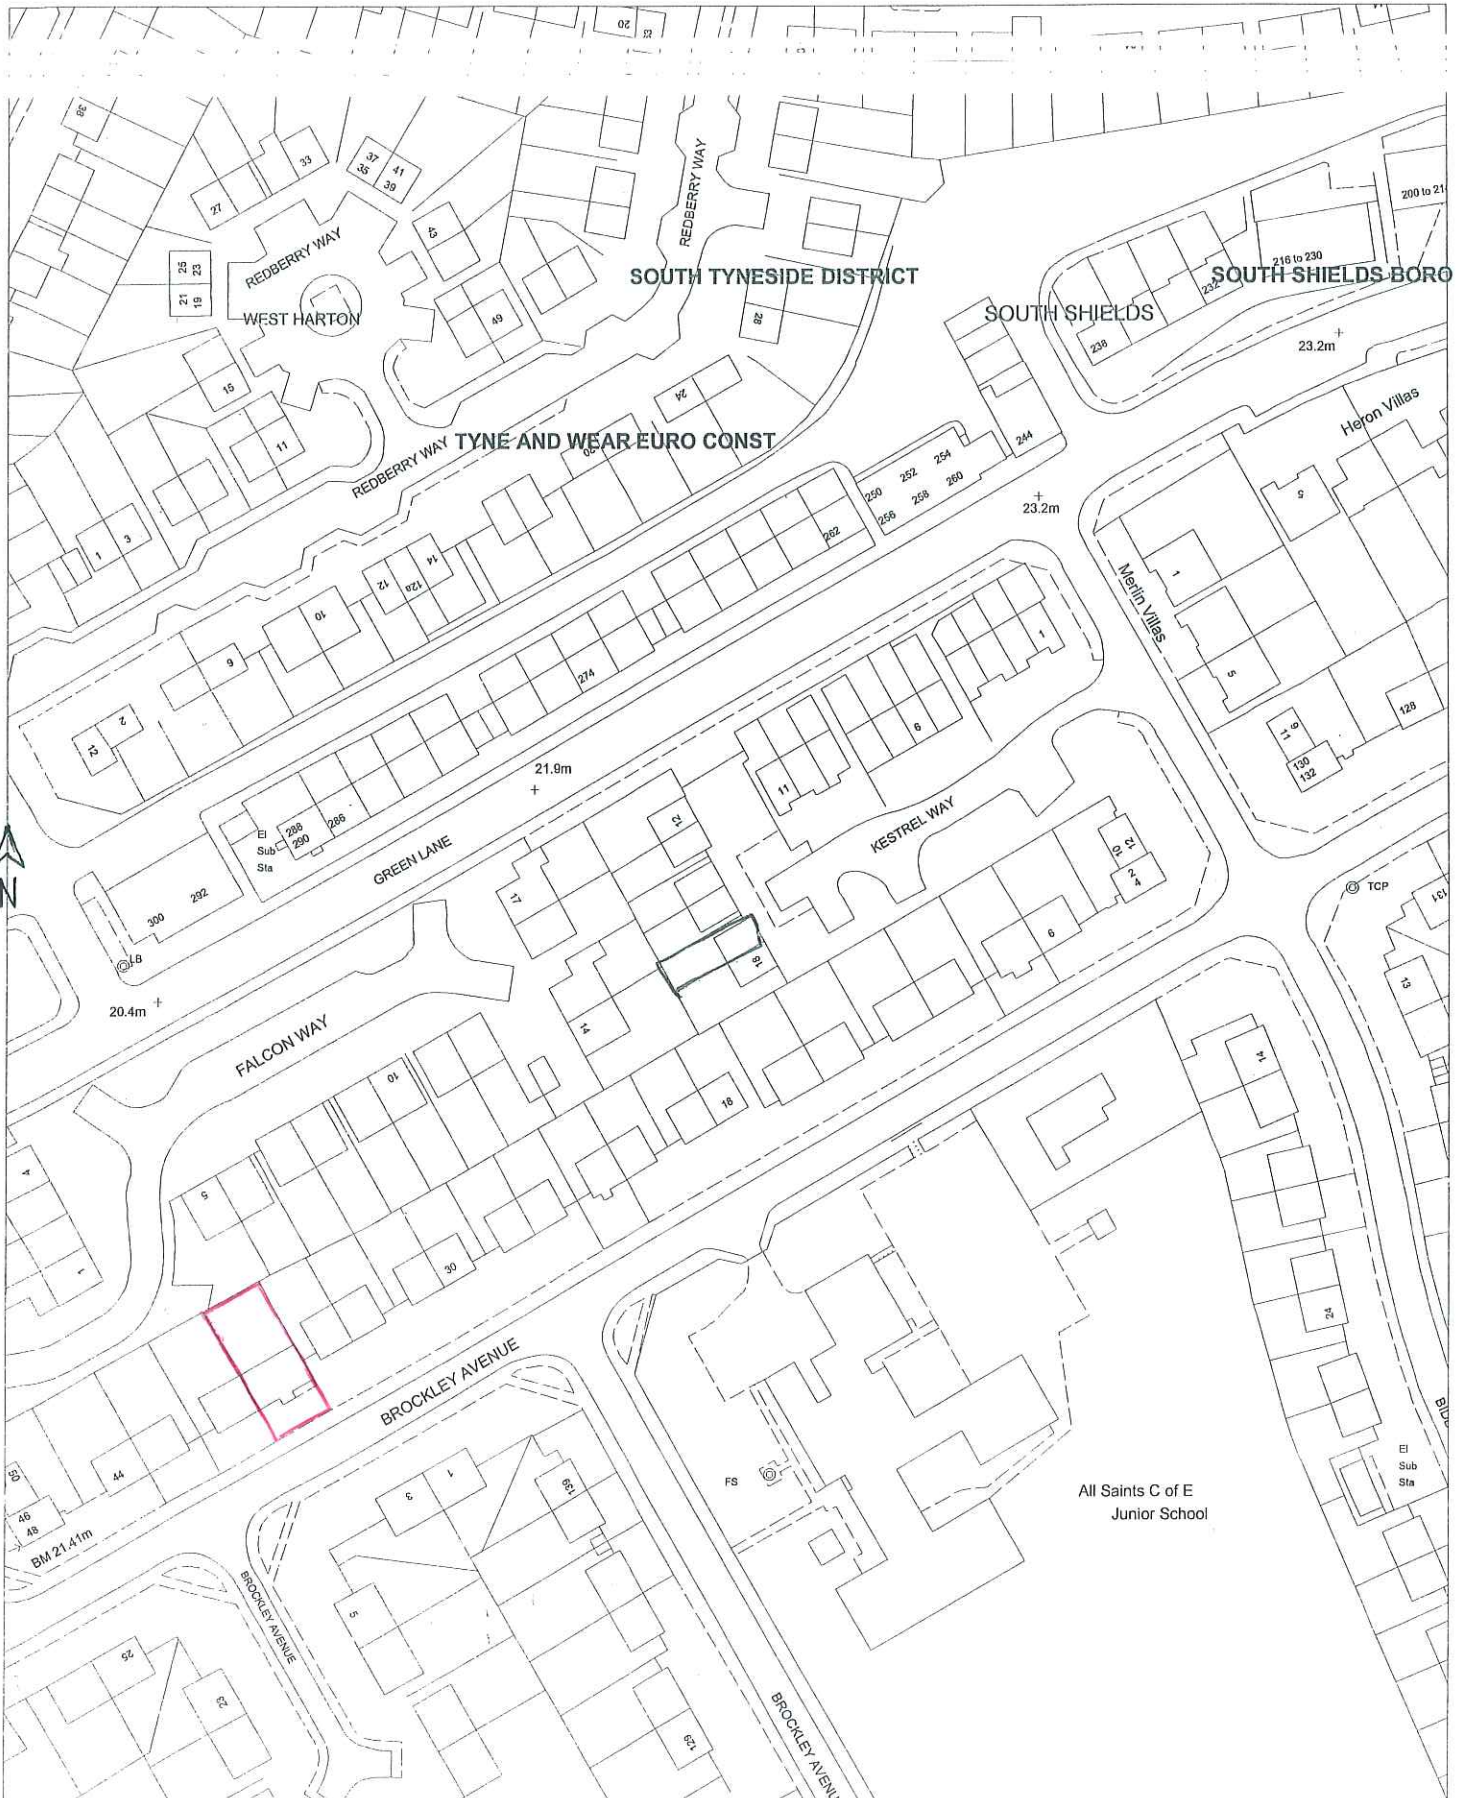

South Tyneside MBC
Development Services Department
Town Hall
South Shields
Tyne and Wear
NE33 2RL

**This copy has been produced for Planning and Building Control purposes only.
No further copies can be made.**

Ordnance Survey data has been reproduced from 1/1250 Ordnance Survey Maps with the permission of the Controller of H.M. Stationery Office. Crown Copyright reserved. Licence No. LA 076341